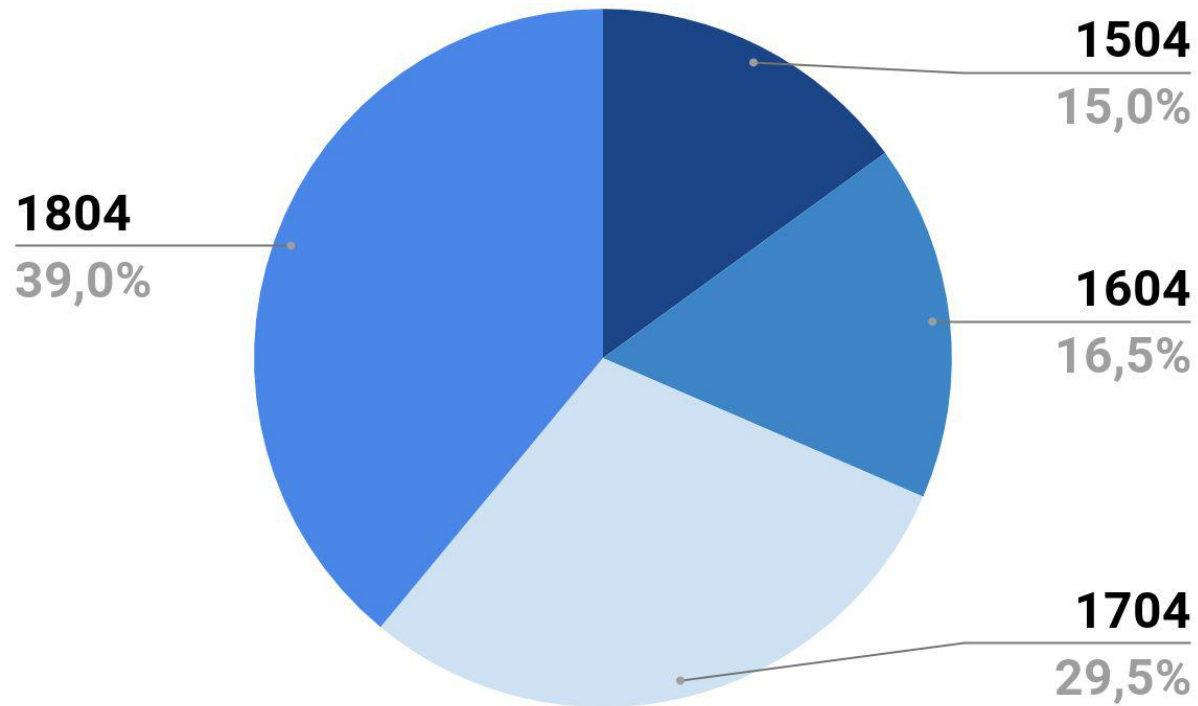

Purchase statistics of Wialon Local

Releases

A faint white outline of a world map is centered on a solid blue background.

What is it so special about it 1804?

1804 included:

NimBus

Logistics

Video