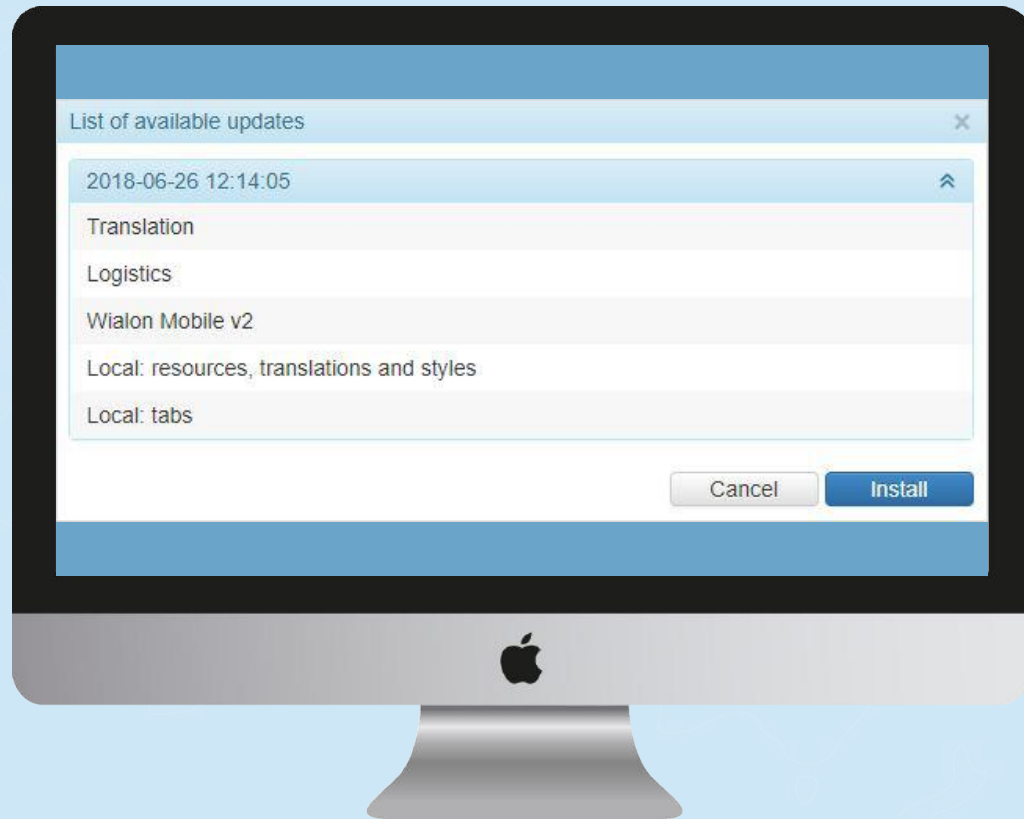

Calculator

CMS
Dashboard

winolon

You can check all available and added updates

Automatic roll back if update
wasn't successful

Autonomous Wialon Local Work

Development plans

- ◆ Parallel development of Hosting and Local functionalities
- ◆ Work on the development of Wialon Local backend, its administration panel, and diagnostics tools
- ◆ Integration with Gurtam niche solutions